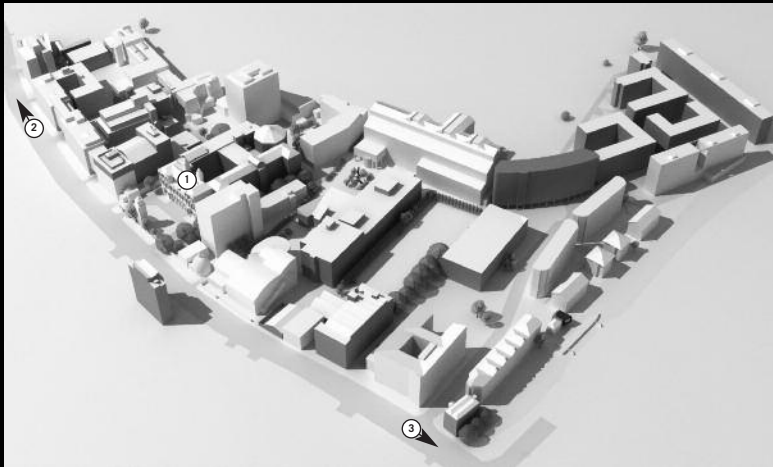

RSVP to events@qmul.ac.uk

Map

1 Senior Common Room, Queens' Building 2 Towards Stepney Green
Tube Station 3 Towards Mile End Tube Station